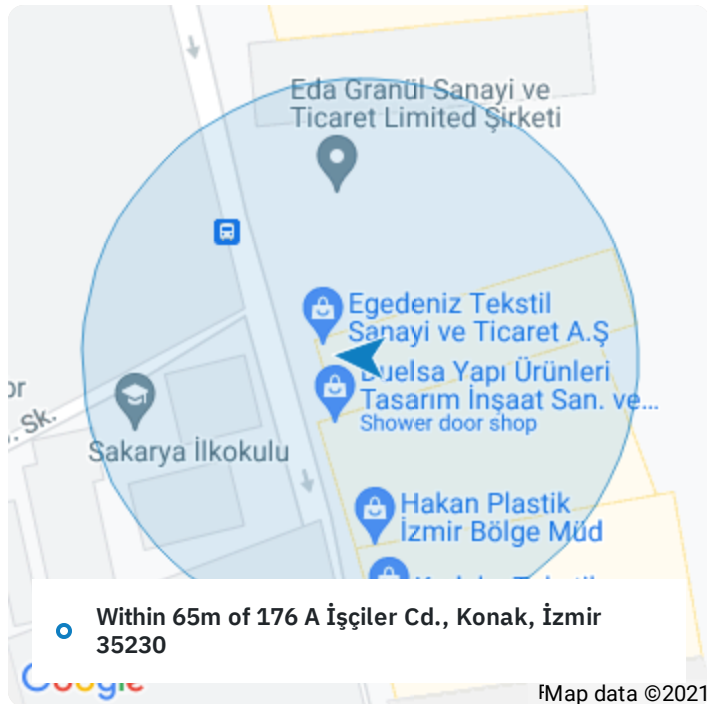

Upload 6 - Workers at facilities

Upload Details

✓	✓	✓	✓	✓	✓	✓
Device Integrity	Data Transfer	Time & Date	Location	Image Analysis	Image Search	Blockchain

Customer Note

N/A

Internal Note

N/A

Metadata & Sensor Information

- **Server Time:** 6:08:46a.m. EST on 11/23/2021
- **Device Time:** 6:08:44a.m. EST on 11/23/2021
- **Geo:** 38.4350605299067, 27.155312807628512
- **Accuracy:** 65 meters
- **Device Make and Model:** Apple iPhone 6