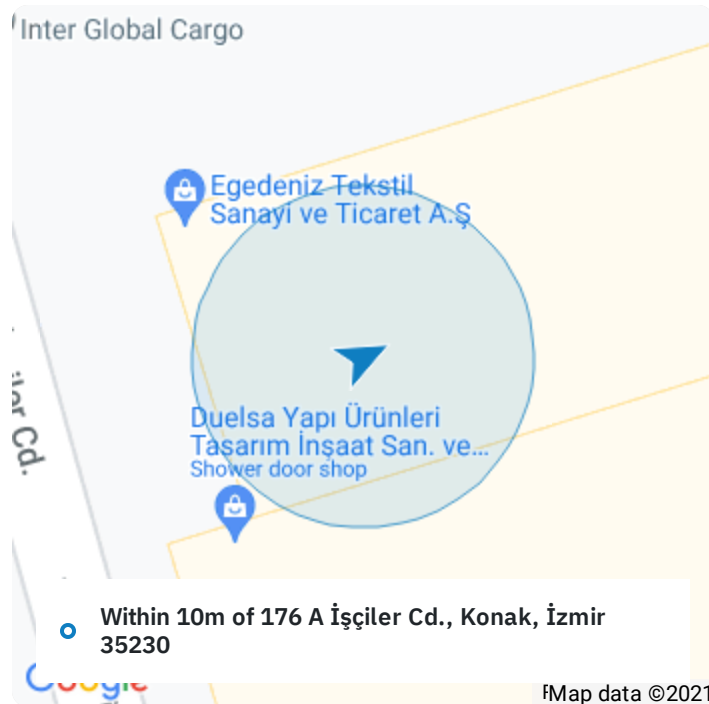

Upload 10 - Environment of facilities

Upload Details

✓	✓	✓	✓	✓	✓	✓
Device Integrity	Data Transfer	Time & Date	Location	Image Analysis	Image Search	Blockchain

Customer Note

N/A

Internal Note

N/A

Metadata & Sensor Information

- Server Time: 6:19:06a.m. EST on 11/23/2021
- Device Time: 6:19:05a.m. EST on 11/23/2021
- Geo: 38.43502056322846, 27.155329892437116
- Accuracy: 10 meters
- Device Make and Model: Apple iPhone 6